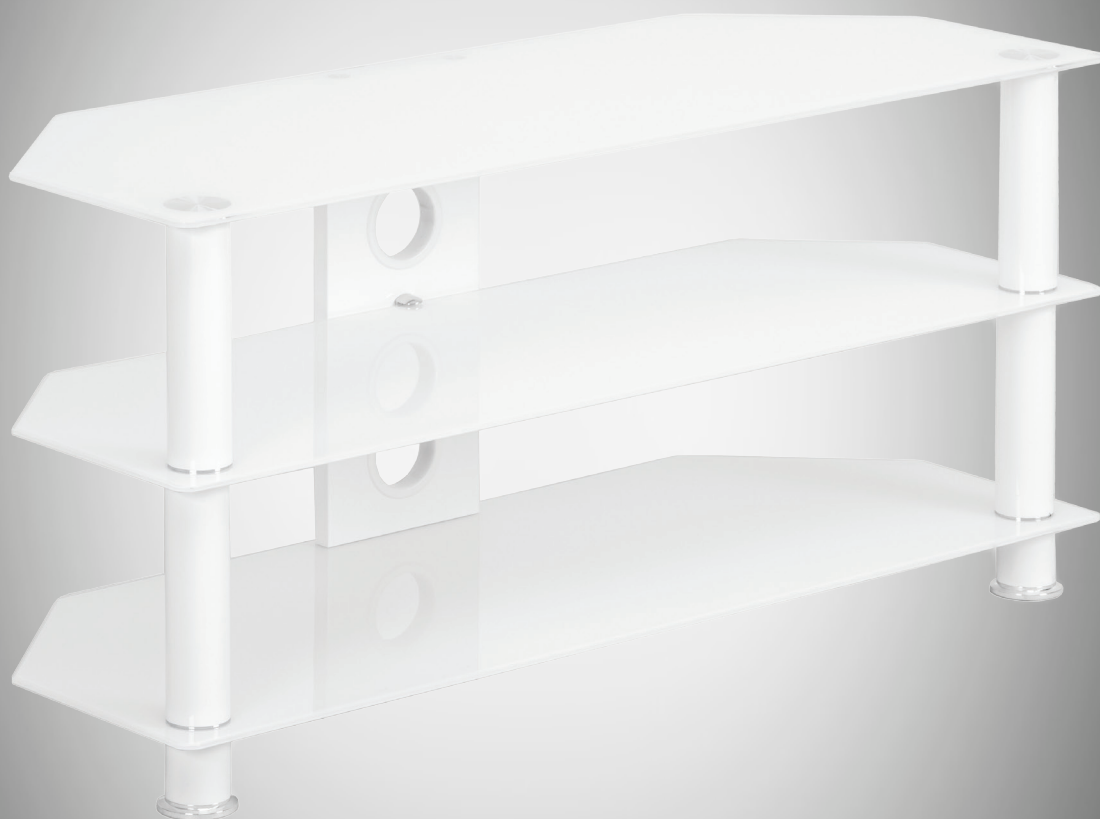

\$299.99

GLN1000W

32 - 47"

30 KG

Powder Coated
Steel + Glass

W1000 x D380 x H450 mm

Introduction

The GLN1000W is one of the open-style AV racks from AVS. Strong and sturdy yet stylish, the strong support structure is finished in a powder coated aluminium tube which blends into three toughened black glass shelves. The rear cable management system allows discrete cable running to tidy your installation.

Features

- Contemporary open style design
- Capacity to hold up to 4 standard AV components
- Tempered black glass component shelves
- Cable Management System

AV Supply Group | www.avsupply.co.nz & www.avsupplygroup.com.au